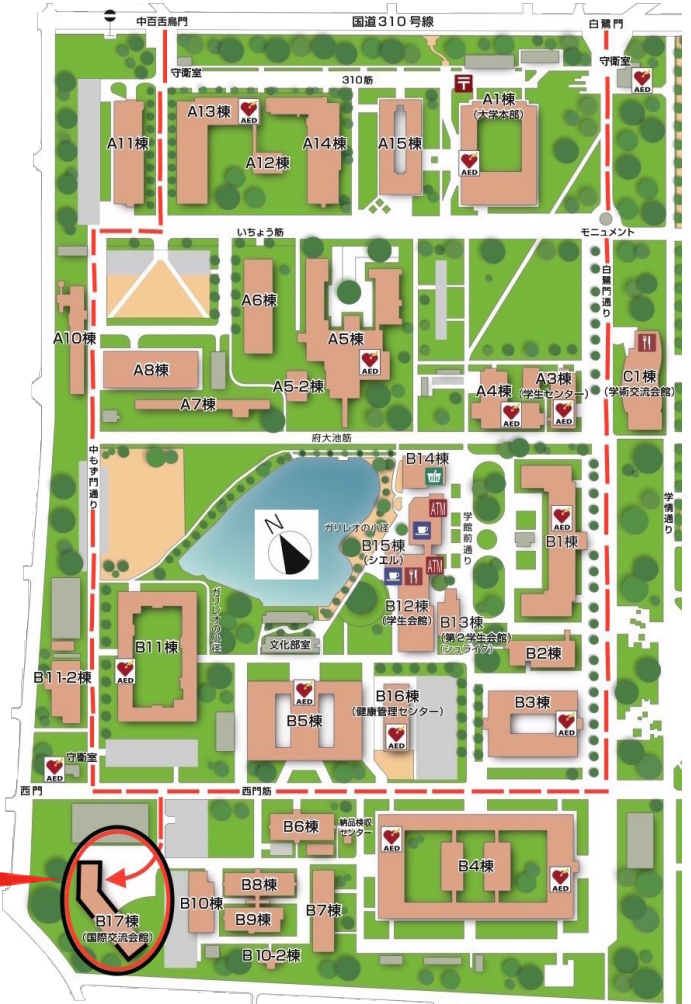

Presented by The Faculty of Liberal Arts and Sciences for OMU Students & Staff

2024 Global Conversation Series

The English Cafe

Spring

Location
B17棟 国際交流会館

THE ENGLISH CAFE

Mondays & Wednesdays

月曜日 と 水曜日

05月08日 日開始

@ 4:45 – 6:15 pm

Beginning May 08

THE GLOBAL COMMONS in the i-Wing of B-17

May. 13, 20, 27 June. 03, 10, 17, 24 July. 01, 08, 22

May. 08, 15, 22, 29 June. 05, 12, 19, 26 July. 03, 10